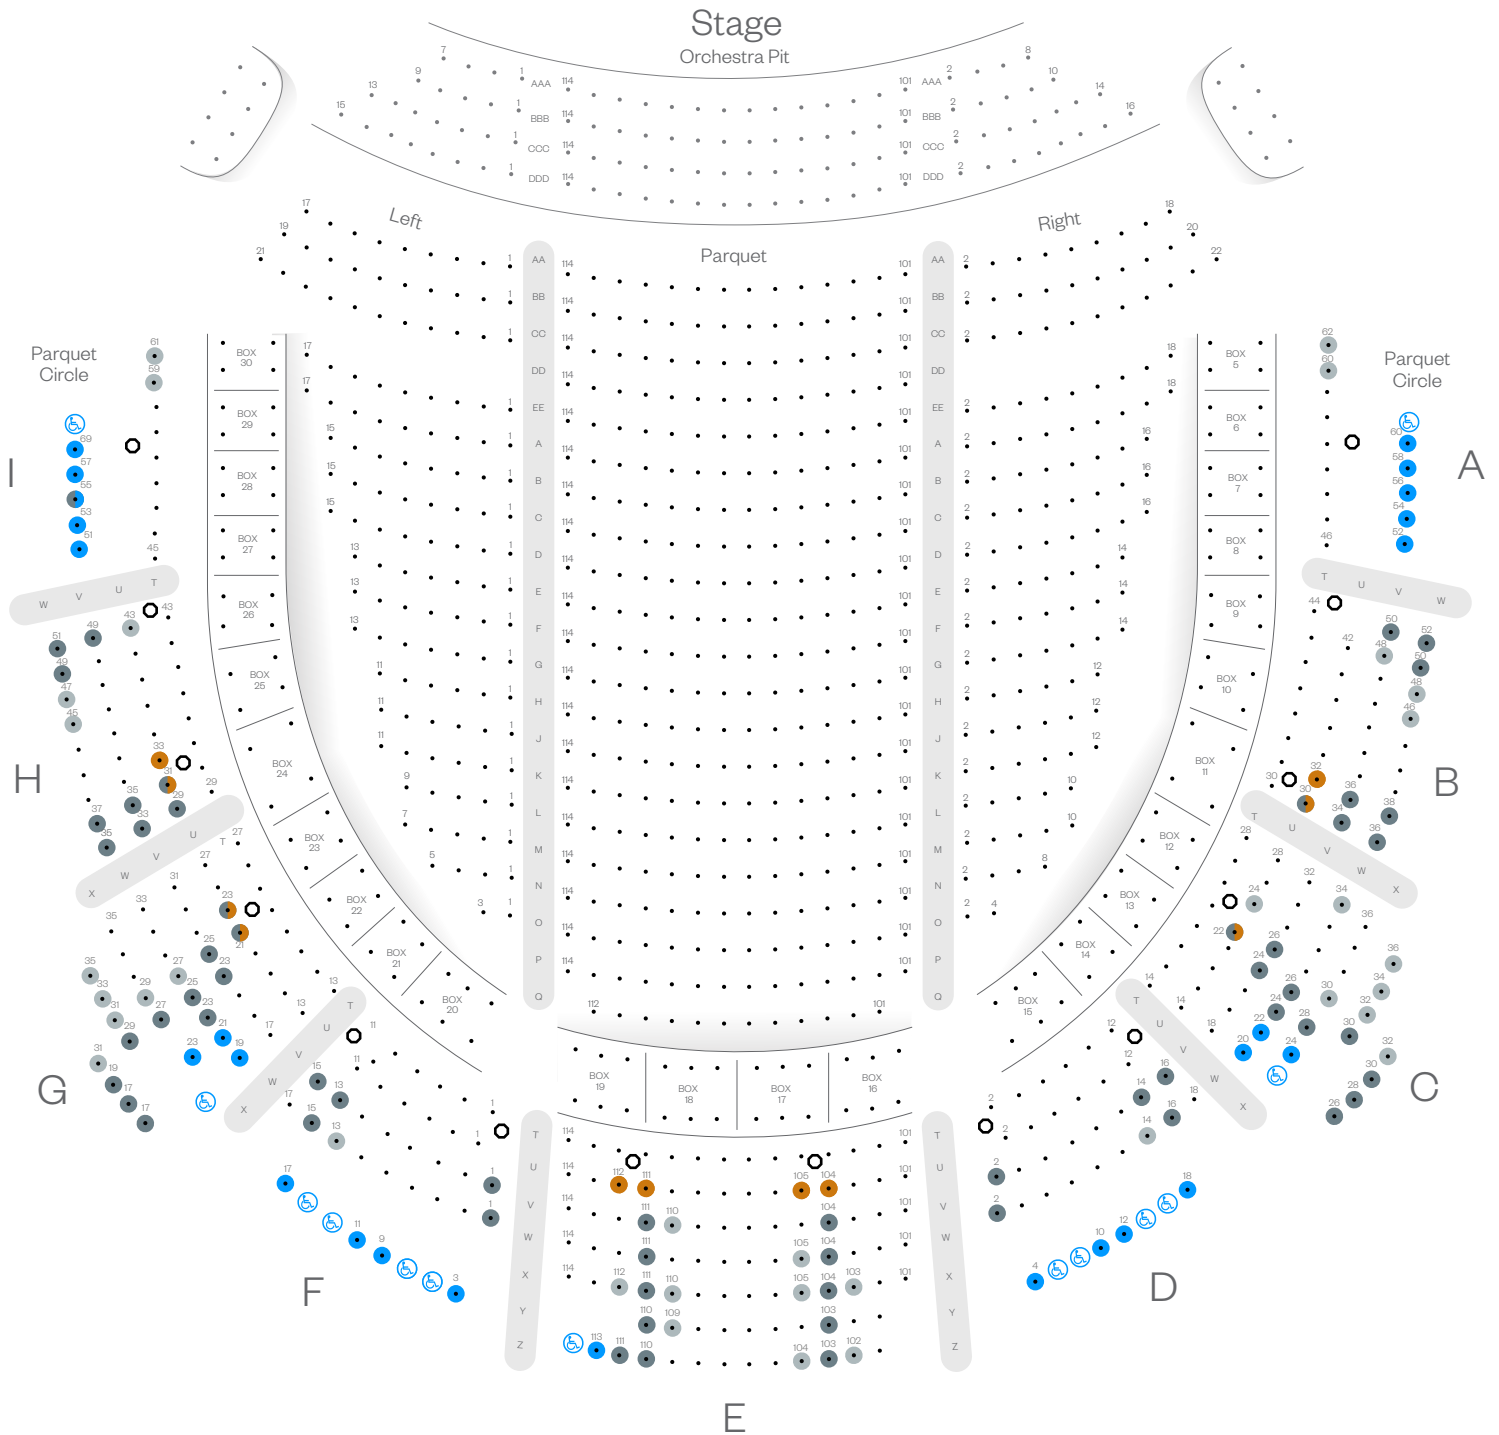

Academy of Music Parquet

● Obstructed View
A physical obstruction like a pole or rail will obstruct your view of the stage from this seat.

● Limited View
This seat is a side or partial view and part of the stage may not be visible.

○ Column
A physical column. It holds the roof up and may block some seats view of the performance.

Academy of Music Family Circle

- **Obstructed View**
A physical obstruction like a pole or rail will obstruct your view of the stage from this seat.
- **Limited View**
This seat is a side or partial view and part of the stage may not be visible.
- **Limited Comfort**
A physical obstruction like a column makes sitting in this seat physically uncomfortable for some people due to limited legroom.

Academy of Music Amphitheatre

- **Obstructed View**
A physical obstruction like a pole or rail will obstruct your view of the stage from this seat.
- **Limited View**
This seat is a side or partial view and part of the stage may not be visible.
- **Limited Comfort**
A physical obstruction like a column makes sitting in this seat physically uncomfortable for some people due to limited legroom.