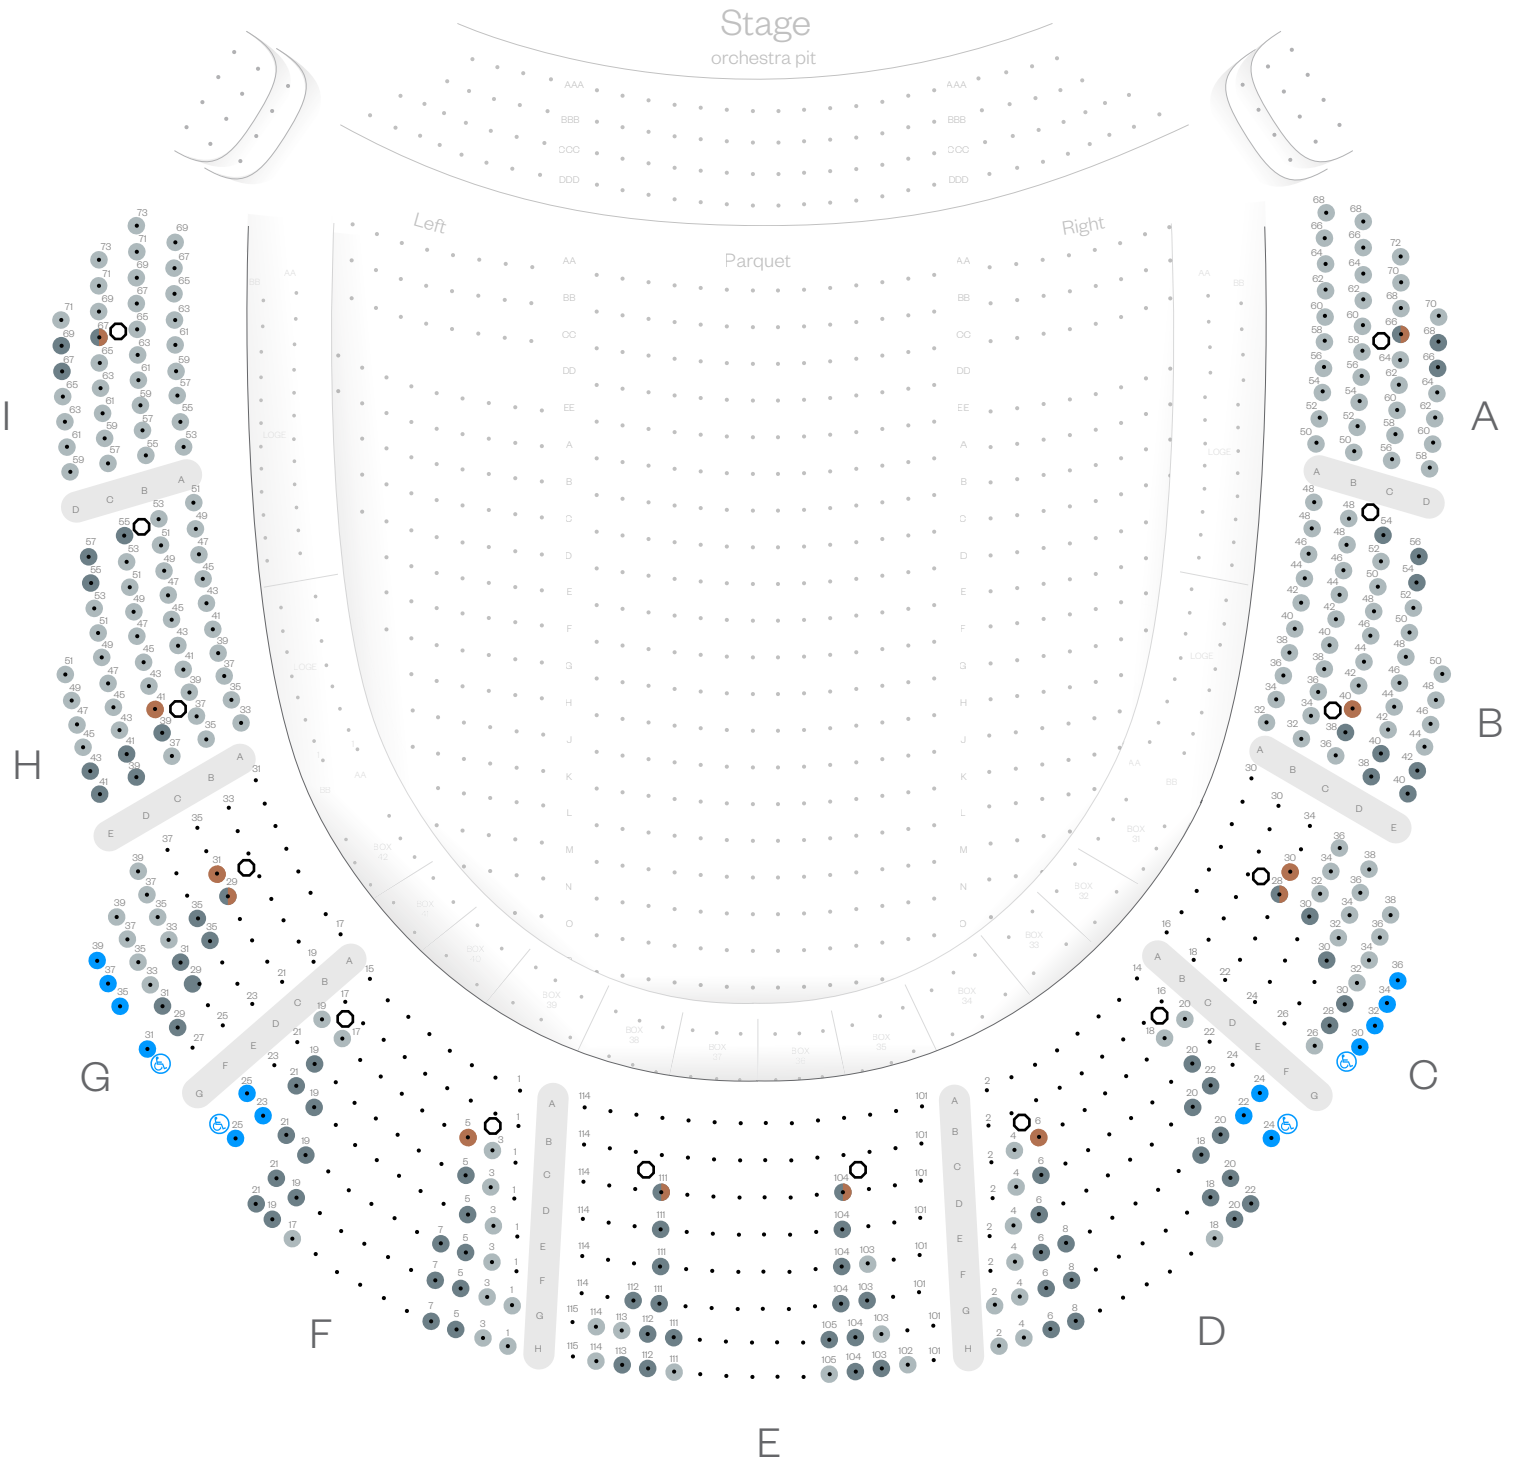

Academy of Music Parquet

● Obstructed View
A physical obstruction like a pole or rail will obstruct your view of the stage from this seat.

● Limited View
This seat is a side or partial view and part of the stage may not be visible.

○ Column
A physical column. It holds the roof up and may block some seats view of the performance.

Academy of Music Family Circle

- **Obstructed View**
A physical obstruction like a pole or rail will obstruct your view of the stage from this seat.
- **Limited View**
This seat is a side or partial view and part of the stage may not be visible.
- **Limited Comfort**
A physical obstruction like a column makes sitting in this seat physically uncomfortable for some people due to limited legroom.

Academy of Music Amphitheatre

- **Obstructed View**
A physical obstruction like a pole or rail will obstruct your view of the stage from this seat.
- **Limited View**
This seat is a side or partial view and part of the stage may not be visible.
- **Limited Comfort**
A physical obstruction like a column makes sitting in this seat physically uncomfortable for some people due to limited legroom.